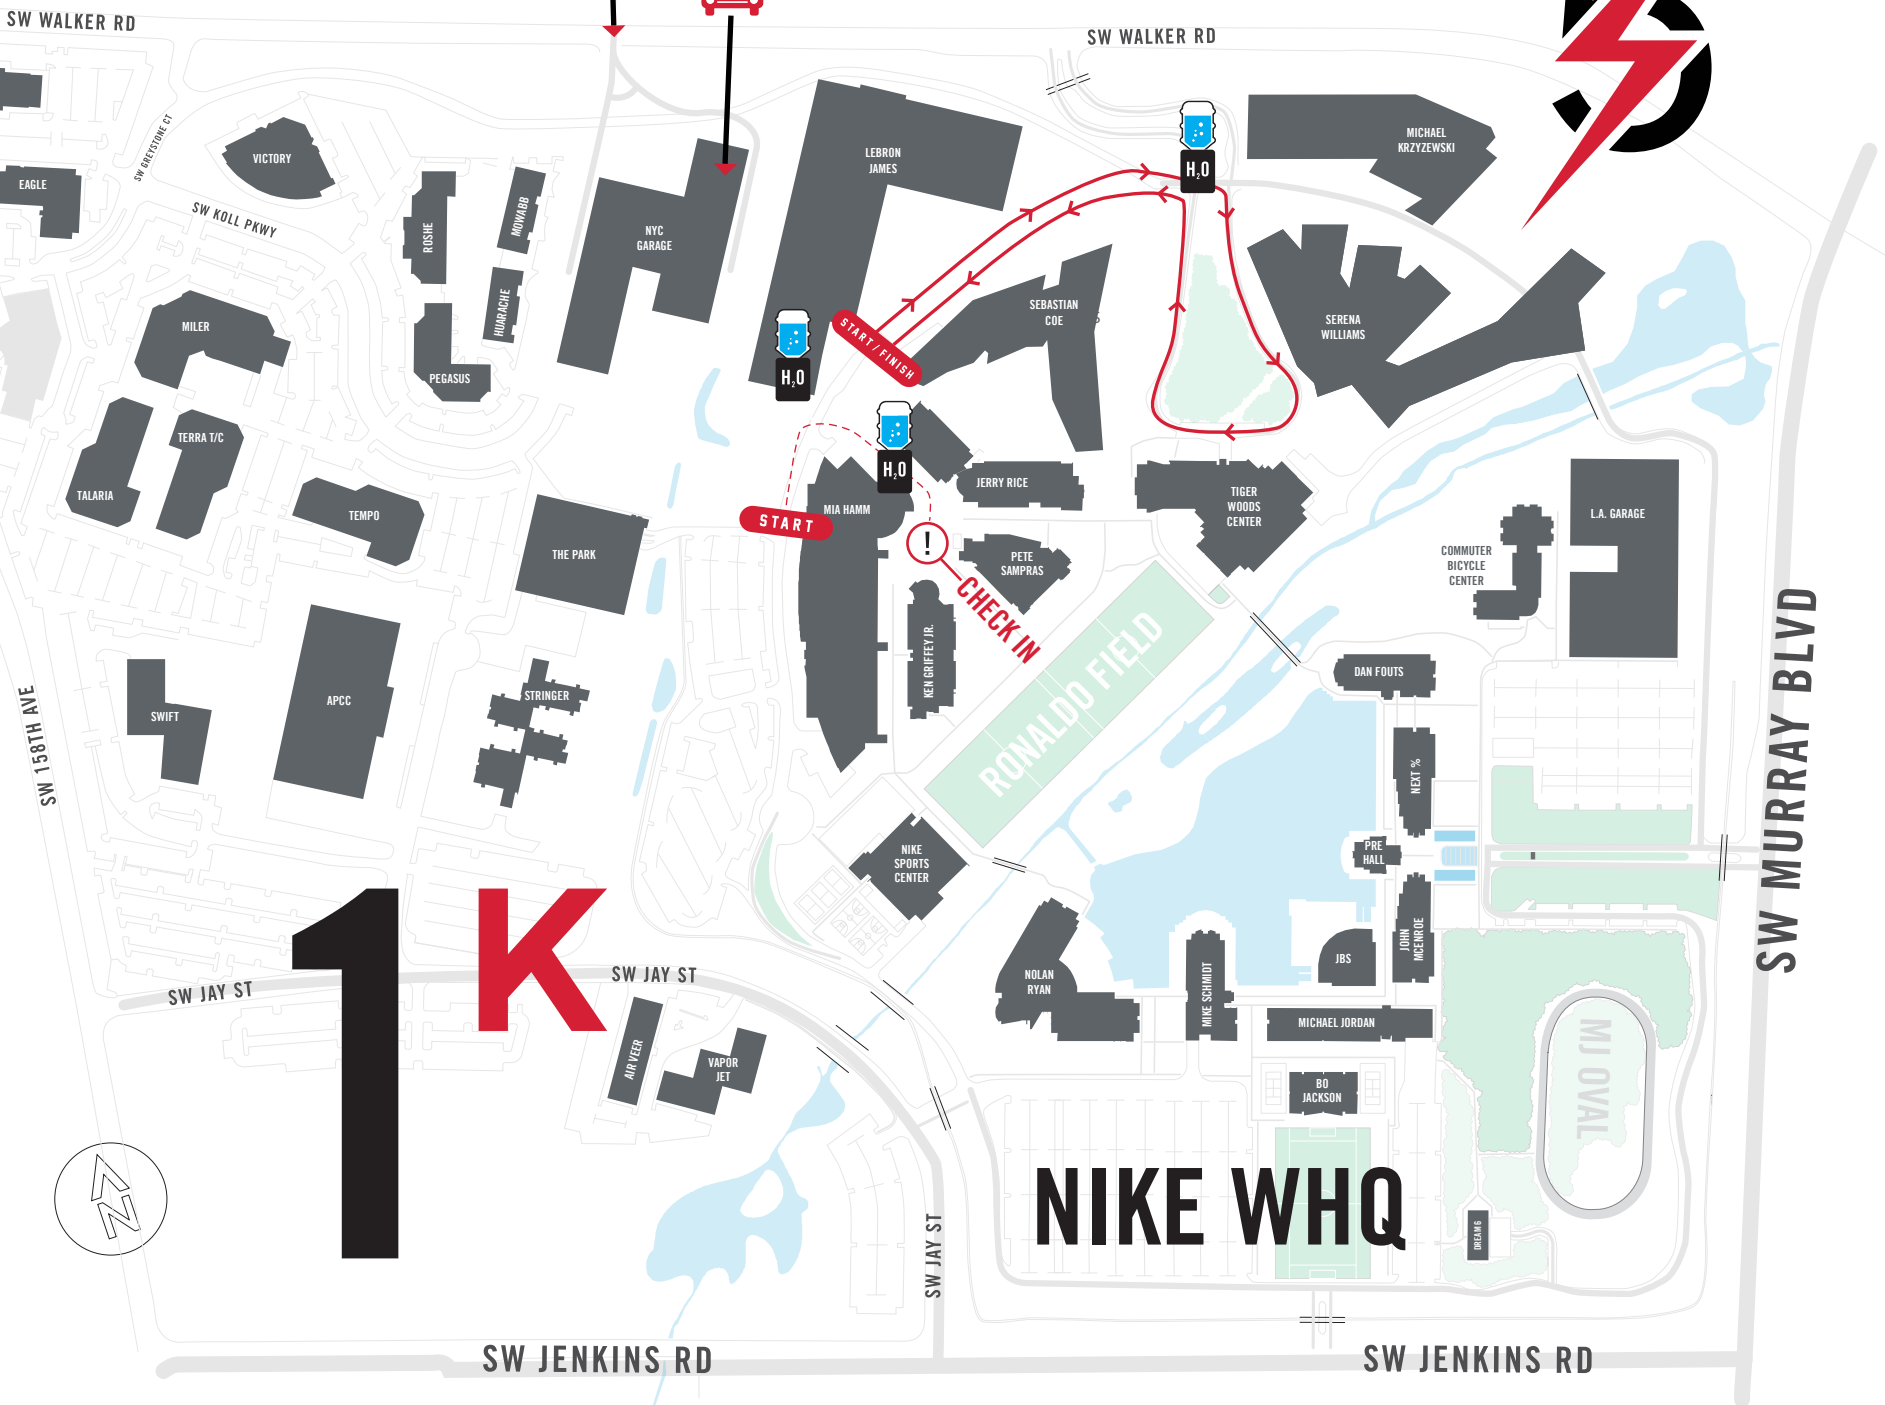

BOWERMAN 5K

PARKING: NYC GARAGE
NO ENTRY AFTER 7:00PM!
15100 SW Koll Pkwy, Beaverton, OR 97006

ENTRANCE

2mi

5K

NIKE WHQ

SW MURRAY BLVD

SW 158TH AVE

SW WALKER RD

SW WALKER RD

SW JAY ST

SW JAY ST

SW JAY ST

SW JENKINS RD

SW JENKINS RD

VICTORY
EAGLE
MILER
TERRA T/C
TALARIA
TEMPO
THE PARK
APCC
SWIFT
STRINGER
AIR VEER
VAPOR JET
LEBRON JAMES
NYC GARAGE
ROSHIE
MOWABR
RURACHE
PEGASUS
MIA HAMM
JERRY RICE
PETE SAMPRAS
NEI GRIFFEY JR.
NIKE SPORTS CENTER
NOLAN RYAN
MIKE SCHMIDT
BO JACKSON
MICHAEL JORDAN
JBS
JOHN MCENROE
PRE HALL
DAN FOUTS
TIGER WOODS CENTER
SERENA WILLIAMS
MICHAEL KRZYZEWSKI
L.A. GARAGE
COMMUTER BICYCLE CENTER
MI OVAL
ORANG

BOWERMAN 5K

PARKING: NYC GARAGE
NO ENTRY AFTER 7:00PM!
15100 SW Koll Pkwy, Beaverton, OR 97006

ENTRANCE

SW 158TH AVE

SW WALKER RD

SW WALKER RD

SW MURRAY BLVD

SW JAY ST

SW JAY ST

SW JAY ST

SW JENKINS RD

SW JENKINS RD

1K

NIKE WHQ

RONALDO FIELD

M1 OVAL